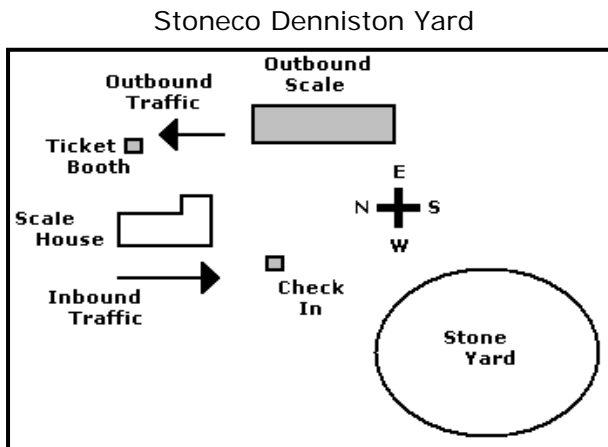

Material	List Price
MDOT 6AA	\$ 7.70
MDOT 25A	\$ 7.35
3/8" Screenings	\$ 4.50

We look forward to servicing your needs on these materials at this location again.

Denniston Swipe Pass

We are adding a card reader system that will identify each truck, their current weight, the material they are hauling, who we are billing, and where the material is going. Once all of this information is set up all the driver will have to do is pass their swipe card through our system, get loaded, and get their ticket. These hand held cards are about the same size as your average credit card. This system is completely interactive with our Maybee location so the cards will work either place. In addition to the card system we added an outbound ticket booth where drivers can now pick up their tickets without getting out of their trucks.